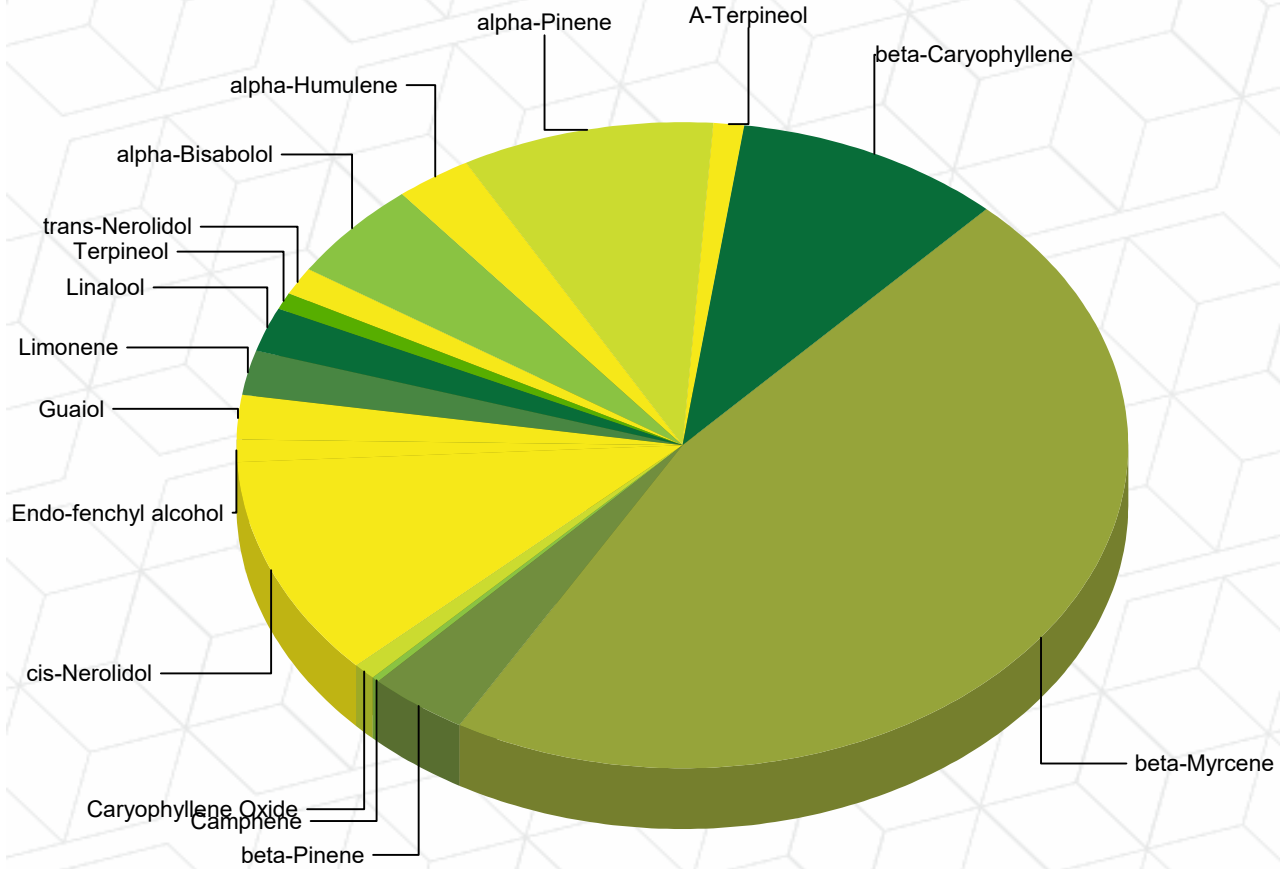

### Arete Elektra Outdoor

Sample ID: G9K0218-01

Matrix: Industrial Hemp

Test ID: 5000059

Source ID:

Date Sampled: 11/11/19

Date Accepted: 11/11/19

Arete Hemp LLC

### Terpene Profile

Percentage of Total Terpenes Identified

Russell Kuhfeld  
Quality Officer - 11/14/2019